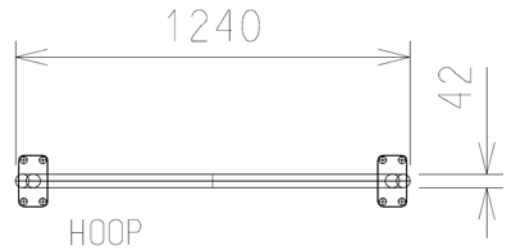

Hoop

SPECIFICATION SHEET

Max Equipment Height: 830mm
Equipment Size: 1240mm x 42mm

FALL ZONES

Area: NA | FHOF: NA | Equip Size: 1.24m x 0.042m | Max Height: 0.83m

PRODUCT CODE	FS107
COLOURS	Polished stainless
MATERIAL SPECIFICATION	Polished stainless 316
AGE GROUP	All ages
PLAYSPACES	Parks, schools, commercial