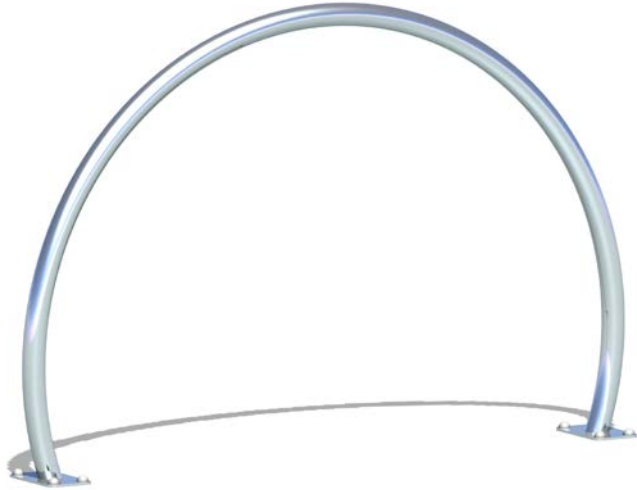

Hoop

SPECIFICATION SHEET

Max Equipment Height: 830mm
Equipment Size: 1240mm x 42mm

FALL ZONES

Area: NA | FHOF: NA | Equip Size: 1.24m x 0.042m | Max Height: 0.83m

PRODUCT CODE	FS107
COLOURS	Polished stainless
MATERIAL SPECIFICATION	Polished stainless 316
AGE GROUP	All ages
PLAYSPACES	Parks, schools, commercial